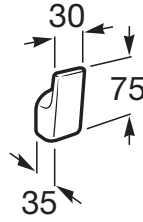

SELECT

Robe hook

TECHNICAL DRAWINGS

FEATURES

Finish: Polished

Installation type: Wall-mounted

Material: Metal